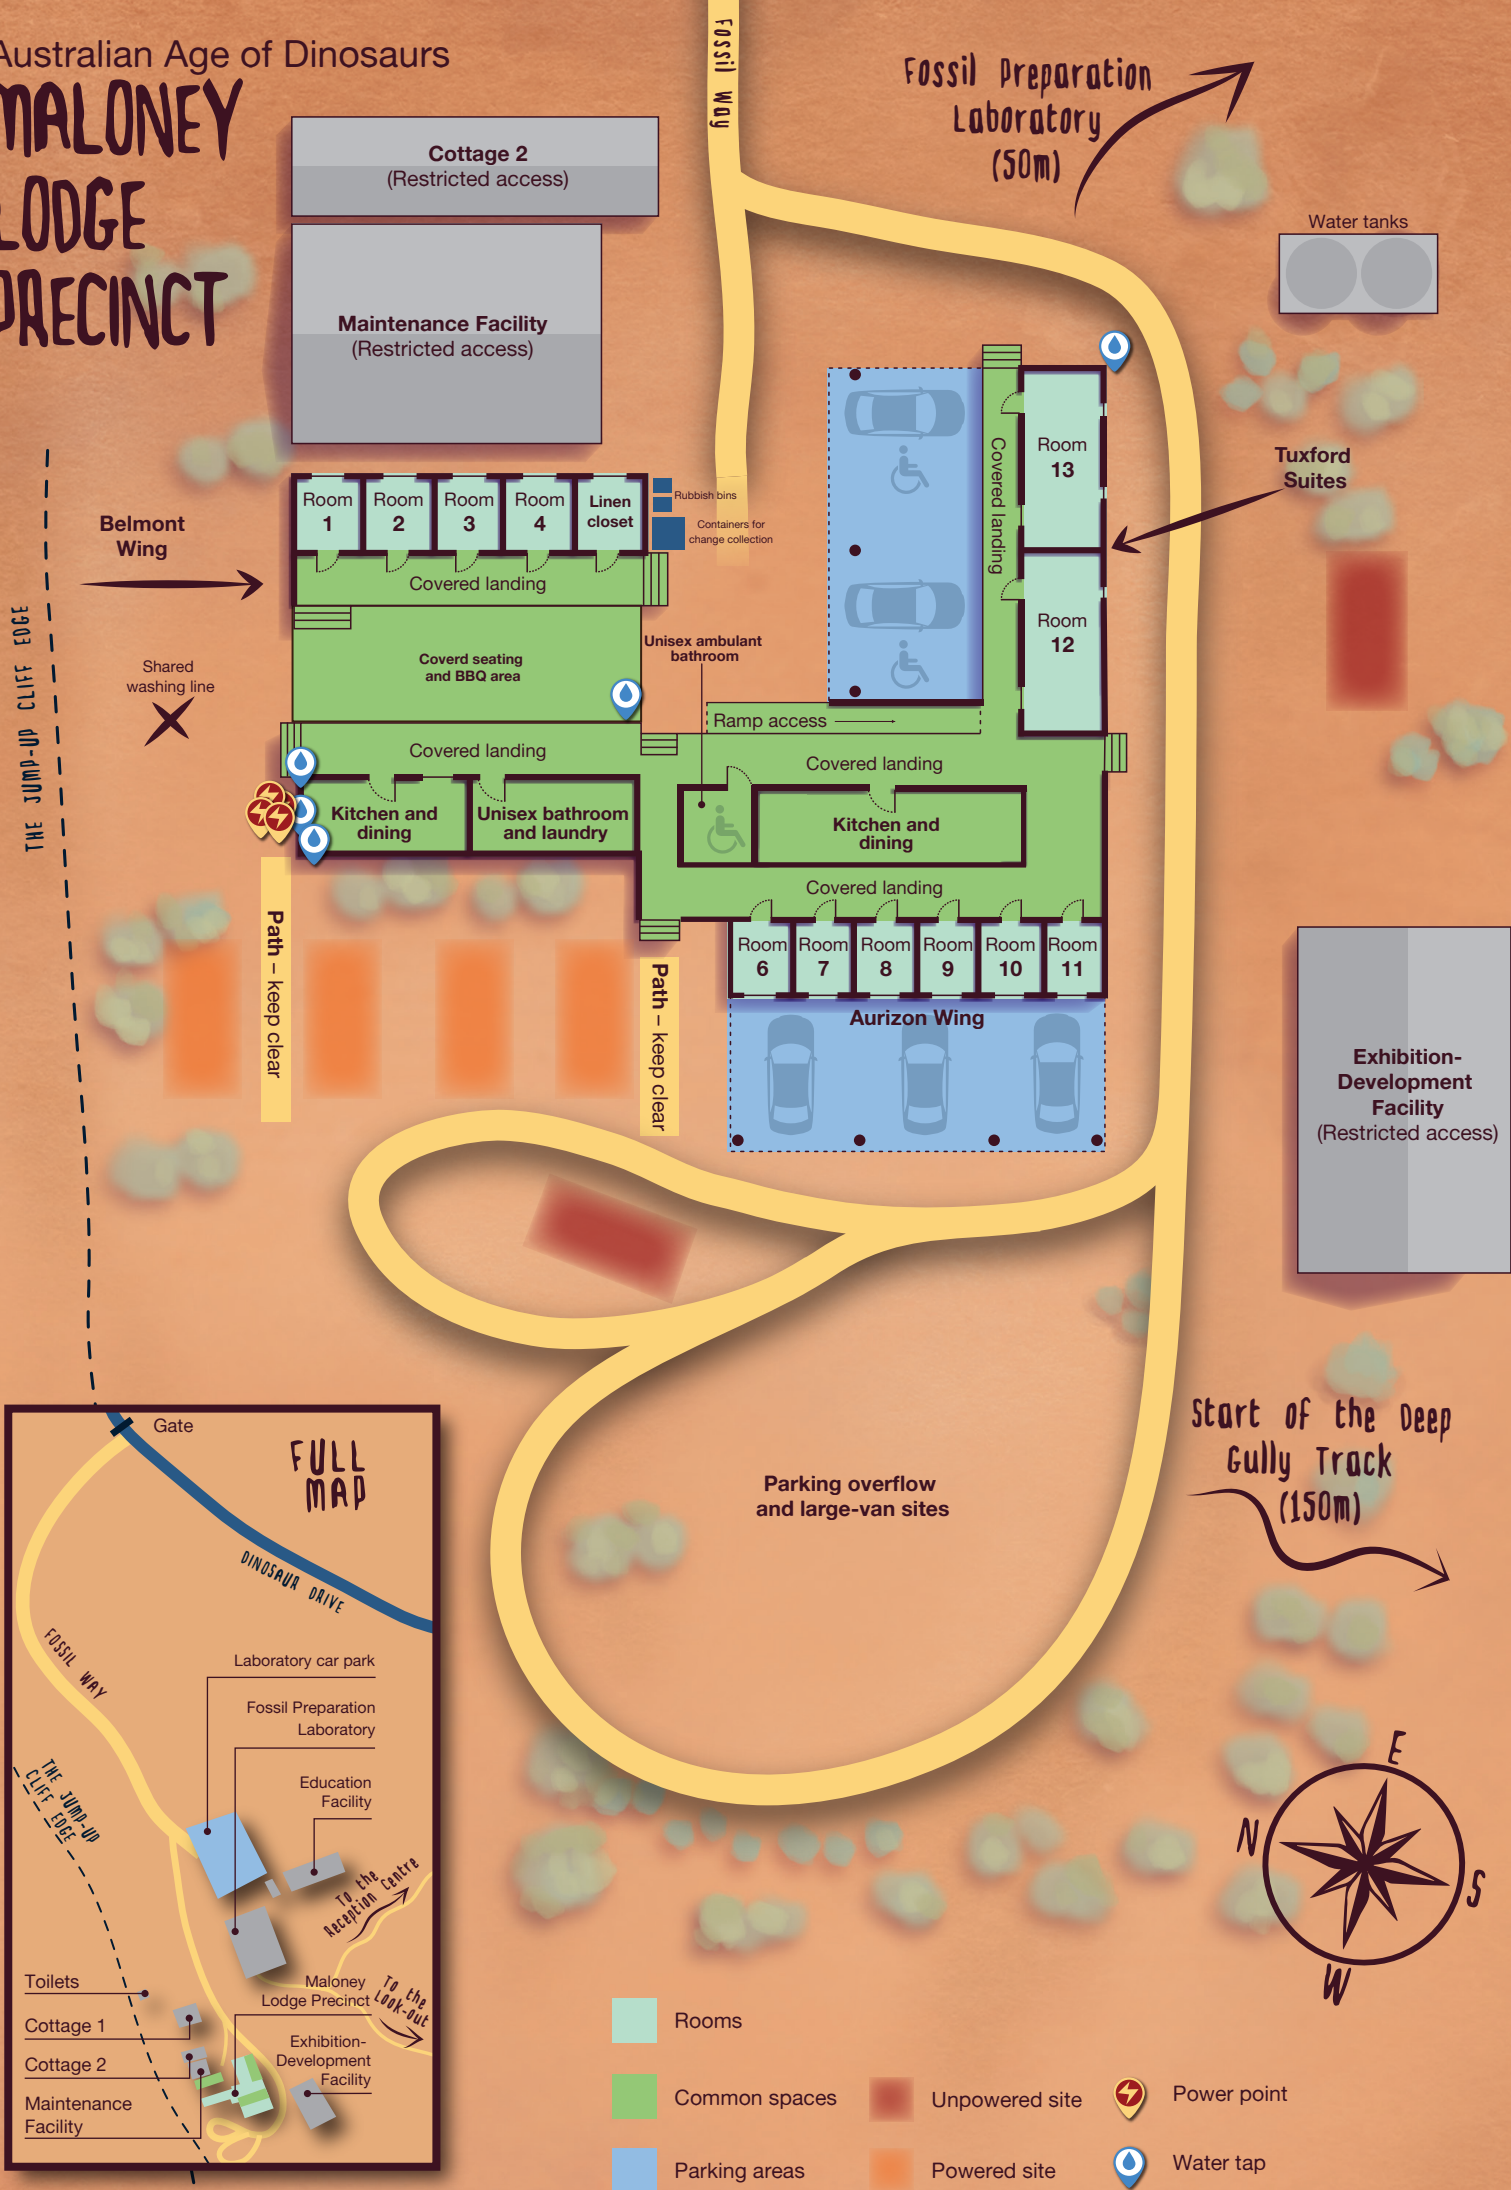

# MALONEY LODGE PRECINCT

THE JUMP-UP CLIFF EDGE

- Rooms
- Common spaces
- Parking areas
- Unpowered site
- Powered site
- Power point
- Water tap